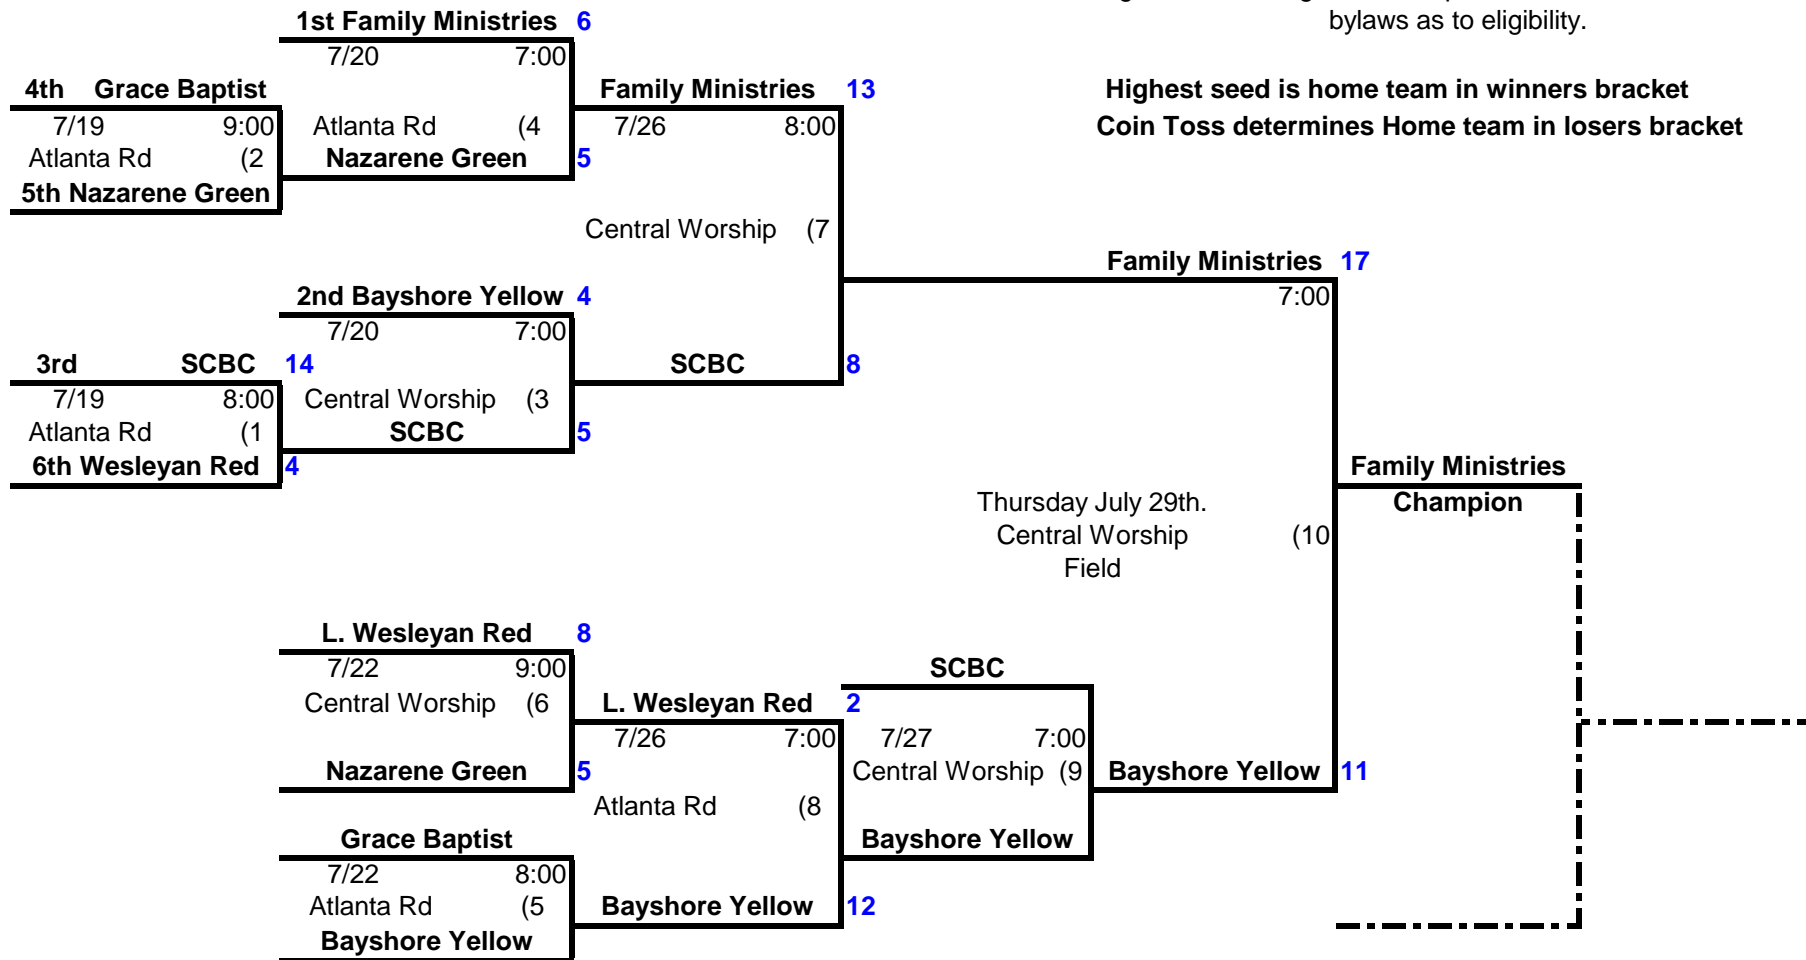

# Christian Fellowship Softball League

## Nanticoke Division Double Elimination Playoff

If Games are rained out, the games scheduled will be moved to the next date the games are scheduled to play. Example: Rained out Monday games move to Tuesday and Tuesday games move to Thursday. Call, Text or email Kevin Musser with scores. Remember, players must have played in at least 6 games to be eligible for the post season events. Please see bylaws as to eligibility.

Highest seed is home team in winners bracket  
Coin Toss determines Home team in losers bracket